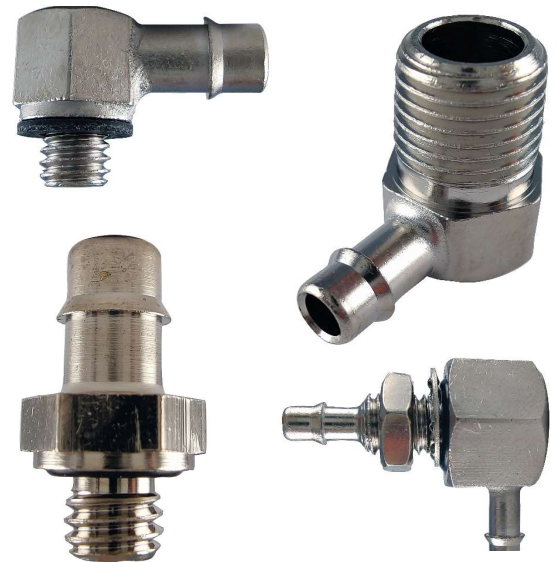

### 3/8" BODY SIZE HOSE BARB COUPLER

Part #	Hose ID	Body & Sleeve	Locking Device	Internal Valve	QTY
PCIC6H-6	3/8"	ZINC-STEEL	8 SS BALLS	ZINC-PLATED STEEL	1
PCIC6H-8	1/2"	ZINC-STEEL	8 SS BALLS	ZINC-PLATED STEEL	1

### 3/8" BODY SIZE MALE NPT COUPLER

Part #	NPT M	Body & Sleeve	Locking Device	Internal Valve	QTY
PCIC6M-6	3/8"	ZINC-STEEL	8 SS BALLS	ZINC-PLATED STEEL	1
PCIC6M-8	1/2"	ZINC-STEEL	8 SS BALLS	ZINC-PLATED STEEL	1

### 3/8" BODY SIZE MALE NPT PLUG

Part #	NPT M	Body	QTY
PCIP6M-4	1/4"	STEEL	1
PCIP6M-6	3/8"	STEEL	1
PCIP6M-8	1/2"	STEEL	1

# POLY<sup>®</sup> CONN

Servicing Your Pneumatic Needs For Over 40 Years

Now that you have your Quick Disconnect Fittings, don't forget your tubing! And check out our Miniature Barbed Fittings!

**POLY<sup>®</sup>  
CONN**